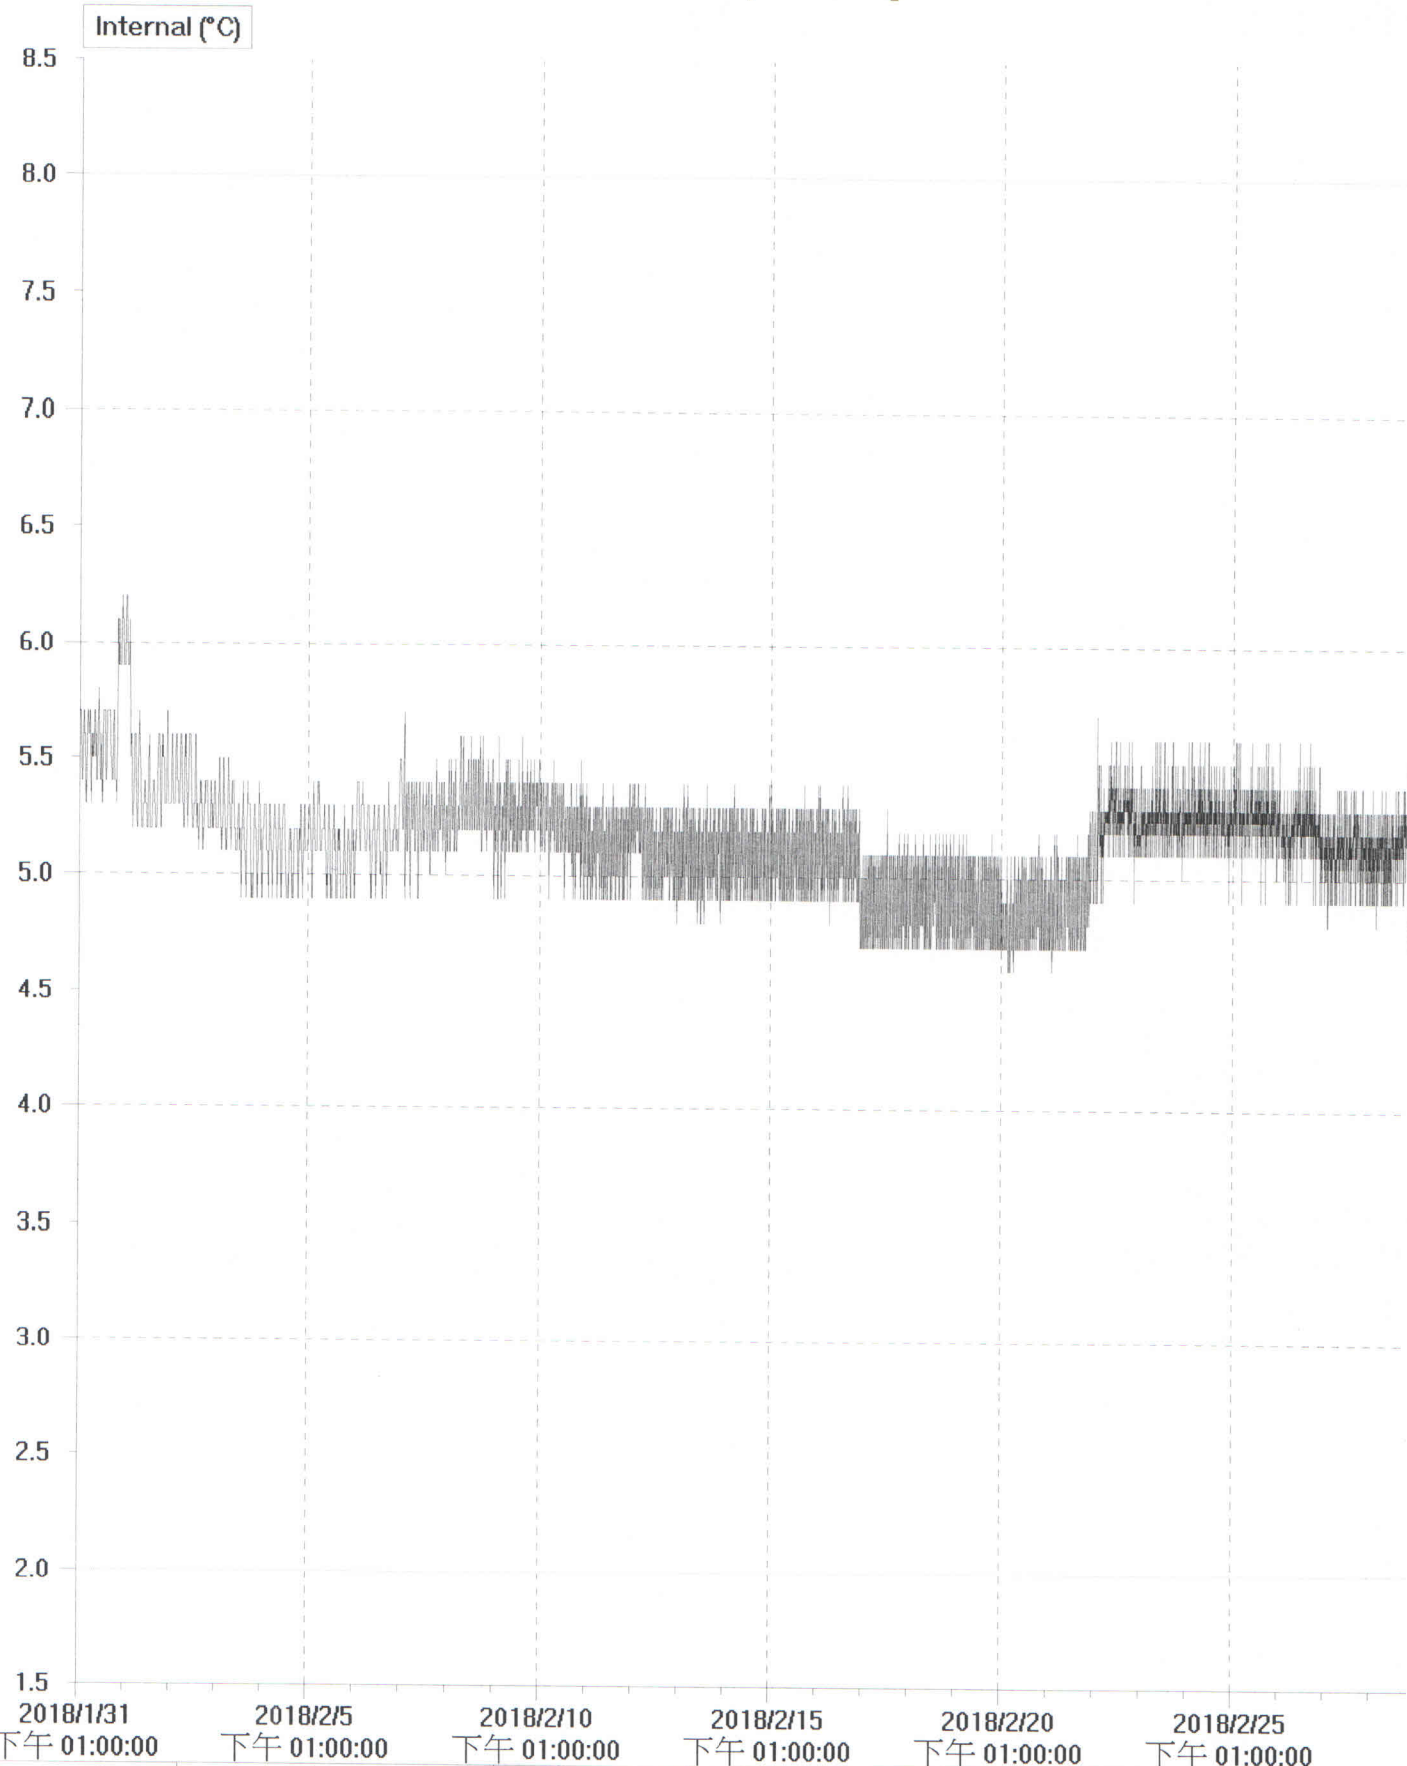

# TCVGH Temperature log

Sensor Name	Internal
Legend	
Description	PHCL-C005
Serial Number	1715-0115
Product Code	EI-IN-D-32-L
Start	2018/1/31 下午 01:00:00
Finish	2018/3/1 上午 09:20:00
Specification	2.0 to 8.0 °C
Average	5.2 °C
Highest	6.2 °C
Lowest	4.6 °C